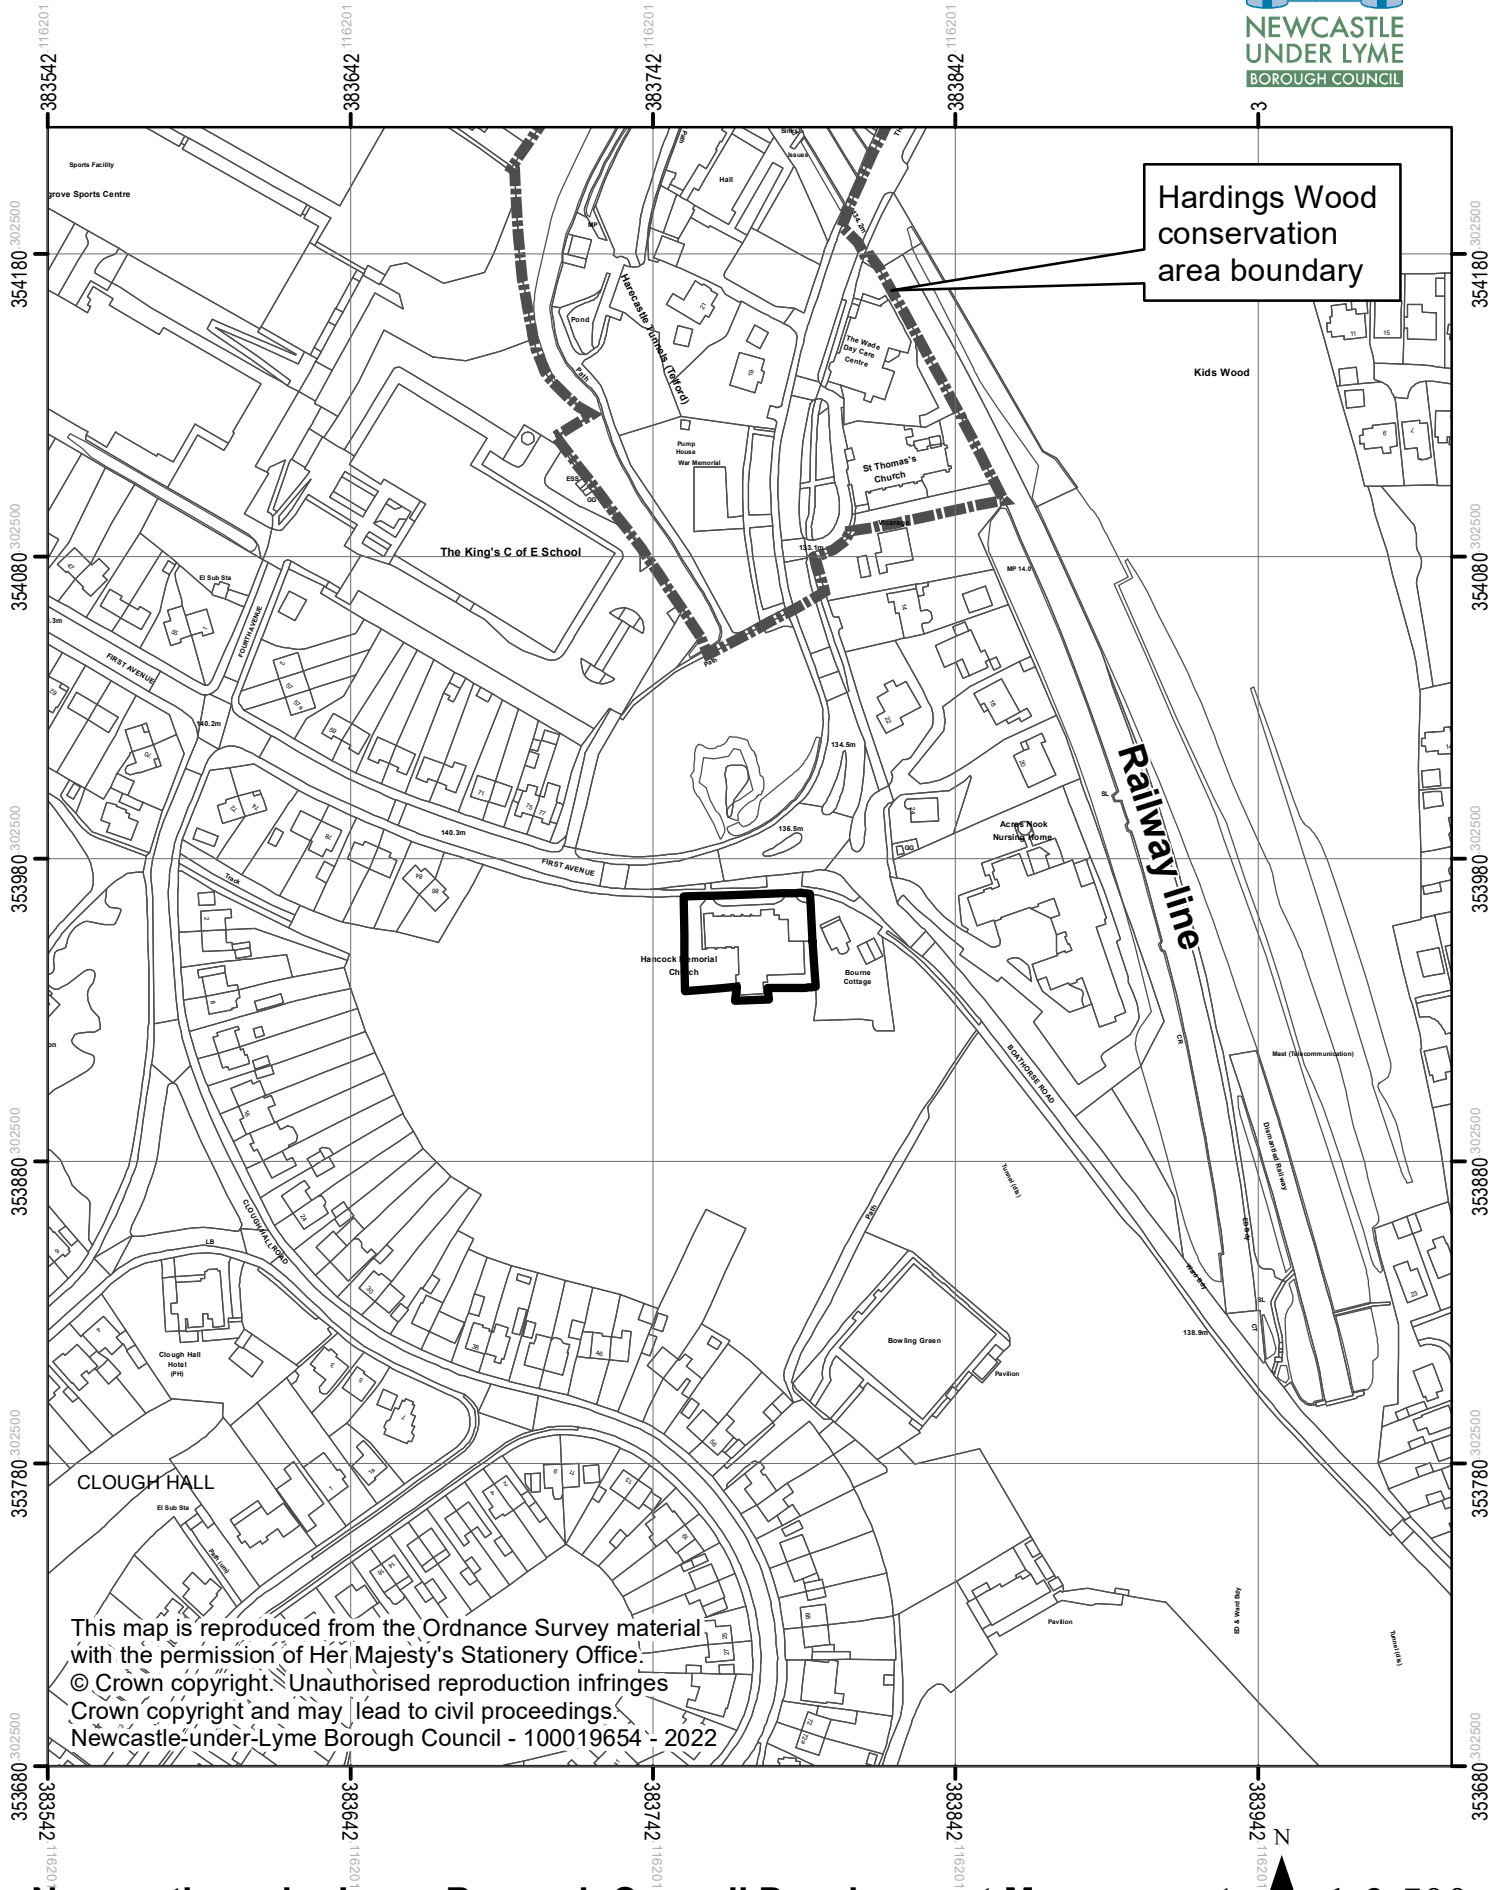

22/00883/FUL

# Kidsgrove Pentecostal Church, The Avenue, Kidsgrove

This map is reproduced from the Ordnance Survey material with the permission of Her Majesty's Stationery Office. © Crown copyright. Unauthorised reproduction infringes Crown copyright and may lead to civil proceedings. Newcastle-under-Lyme Borough Council - 100019654 - 2022